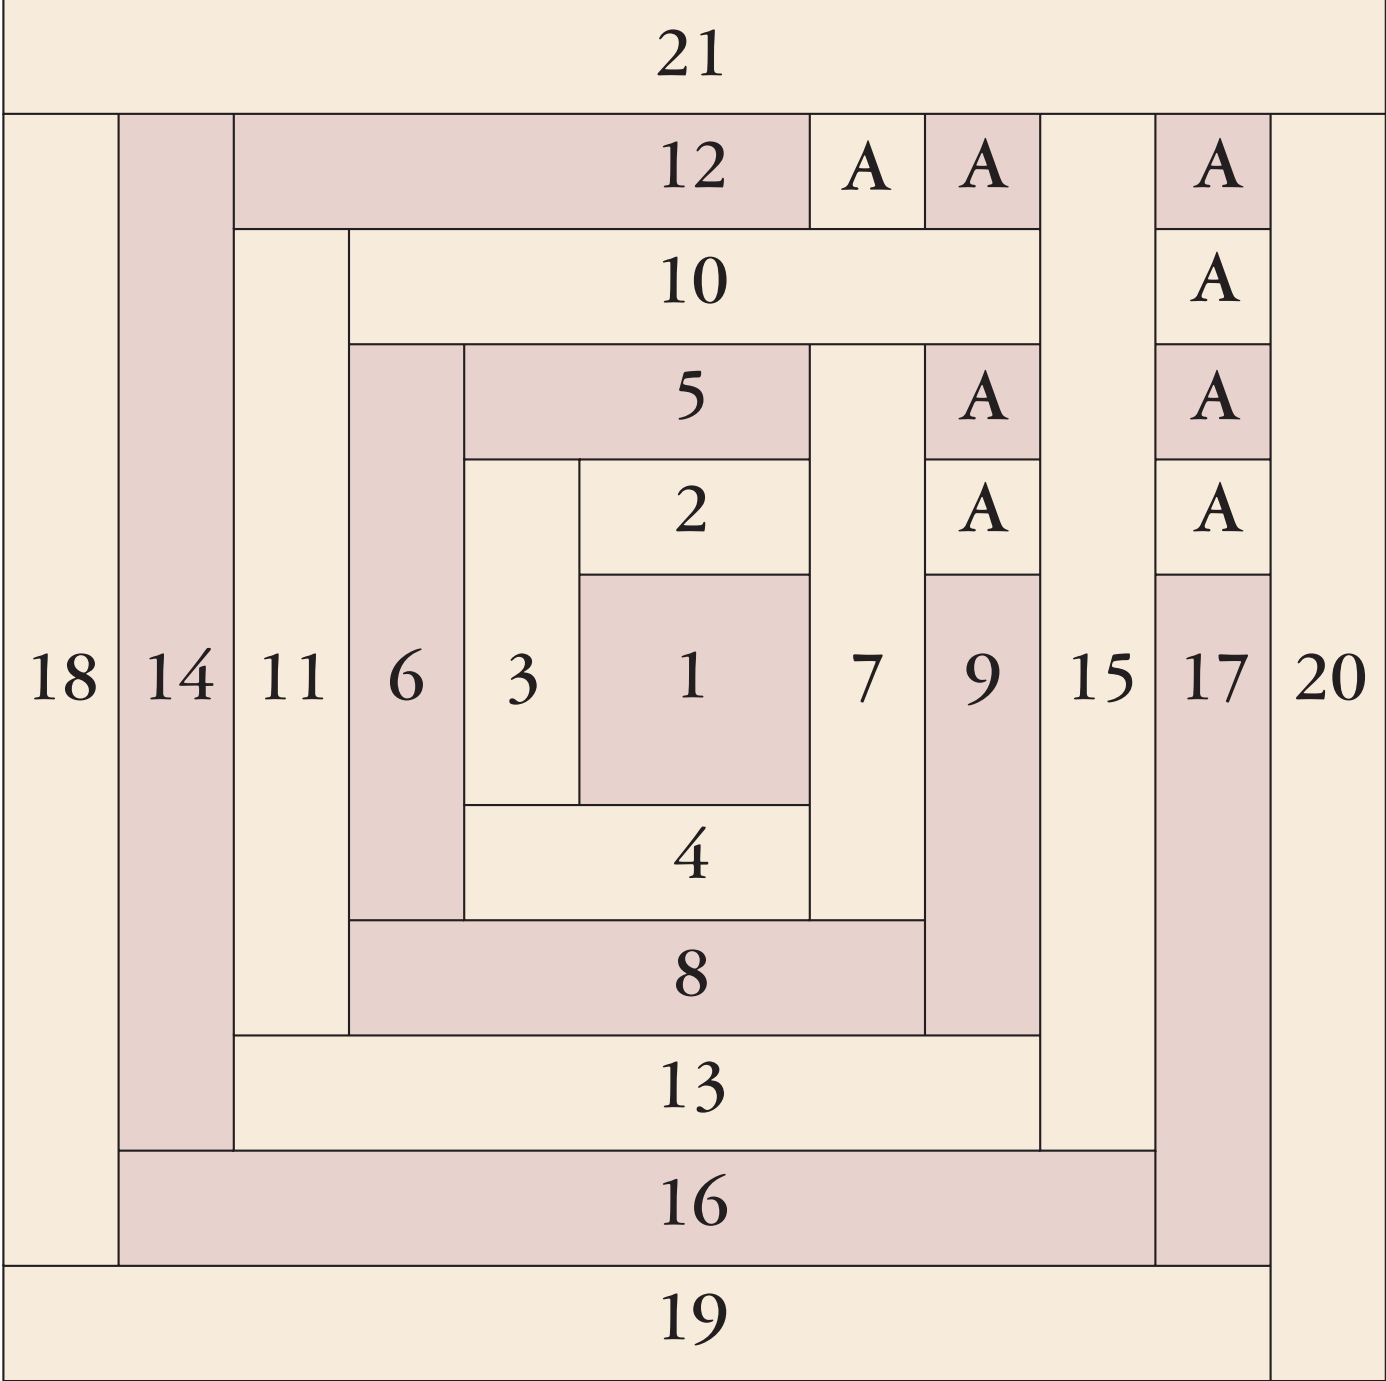

True Lover's Knot

Enlarge at 125%