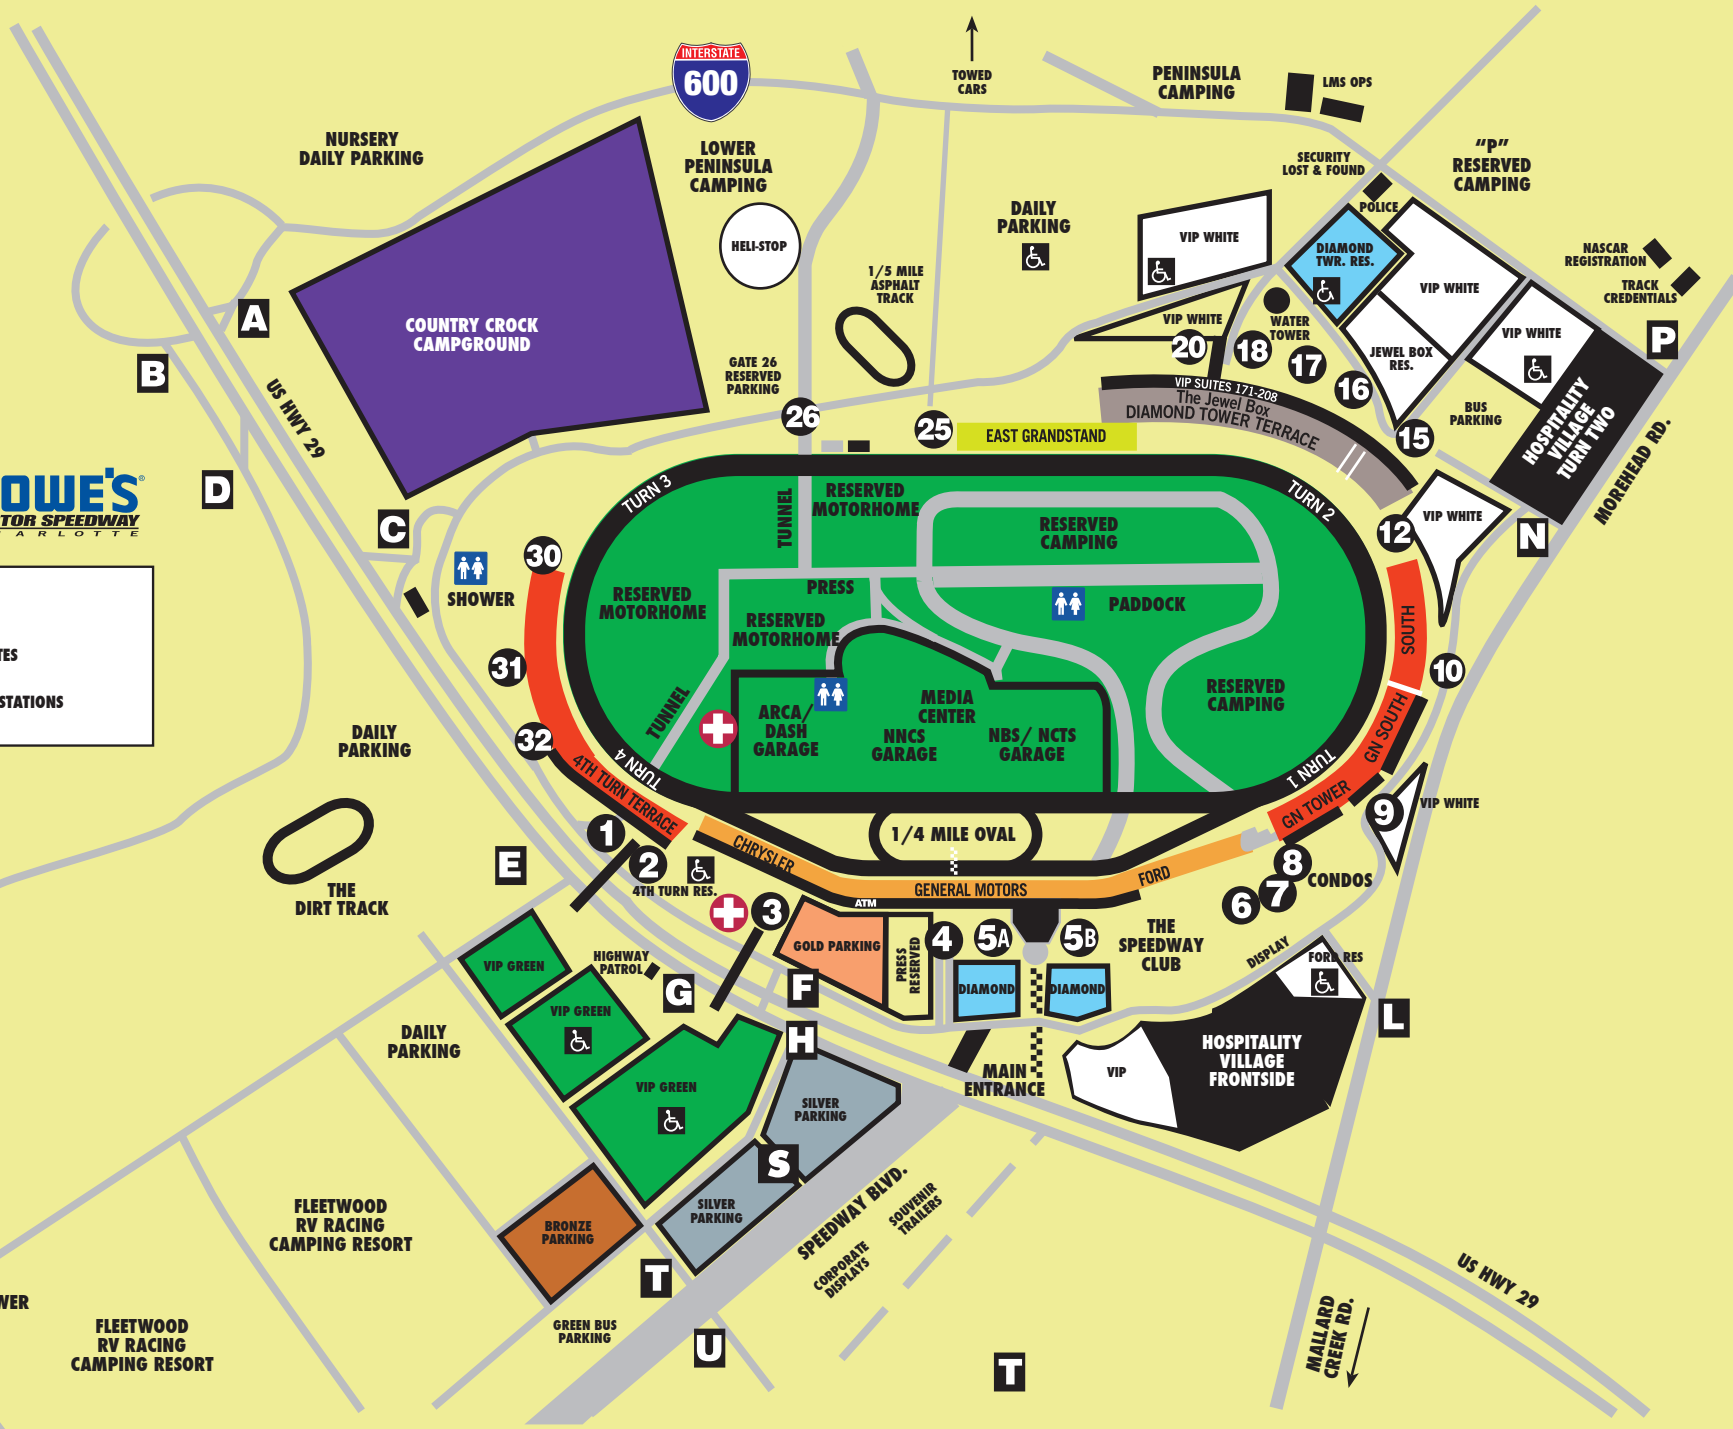

- E** PARKING
- 2** ENTRY GATES
- +** FIRST AID STATIONS

COUNTRY CROCK CAMPGROUND

FLEETWOOD RV RACING CAMPING RESORT

PENINSULA CAMPING

DAILY PARKING

"P" RESERVED CAMPING

LOWER PENINSULA CAMPING

**VIP SUITES 171-208
The Jewel Box
DIAMOND TOWER TERRACE**

**HOSPITALITY VILLAGE
TURN TWO**

RESERVED MOTORHOME
RESERVED CAMPING
Paddock
ARCA/DASH GARAGE
NNCS GARAGE
NBS/NCTs GARAGE
MEDIA CENTER
1/4 MILE OVAL

THE SPEEDWAY CLUB

**HOSPITALITY VILLAGE
FRONTSIDE**

US HWY 29

SPEEDWAY BLVD.

MALLARD CREEK RD.

MOREHEAD RD.